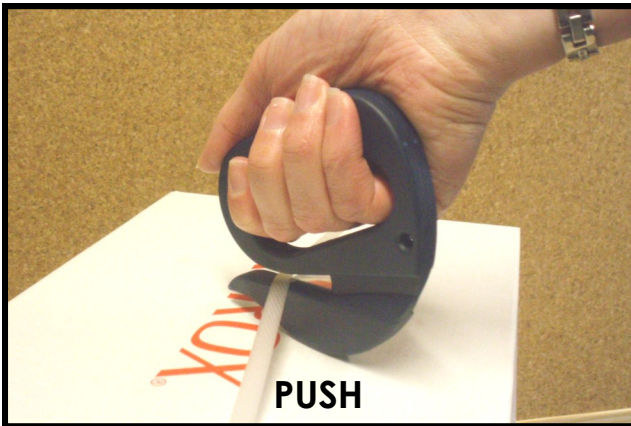

PULL

PUSH

PLEASE PHOTOCOPY & ISSUE TO ALL OPERATORS

Unit 55 Halifax Way
Pocklington Industrial Estate
Pocklington
York
YO42 1NR
Tel: 01759 304 200
www.detectamet.com

Please test detectable products with YOUR detection equipment prior to use