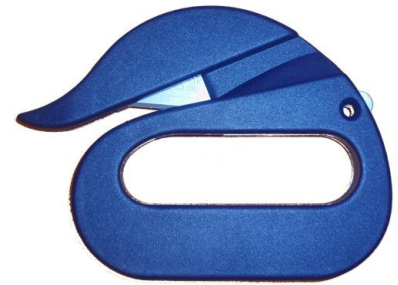

SWAN BAG CUTTER SK116

The SK116 Safety Knife is specifically designed to cut multi-layer paper or plastic bags and sacks. It is moulded in Metal Detectable Plastic with a Stainless Steel Blade. The patented opposed slopes at the back of the blade reduces friction resistance and makes cutting easier.

BAGS / SACKS

STRAPPING

PAPER

BUBBLE WRAP

TAPE

Also suitable for cutting a variety of packaging materials