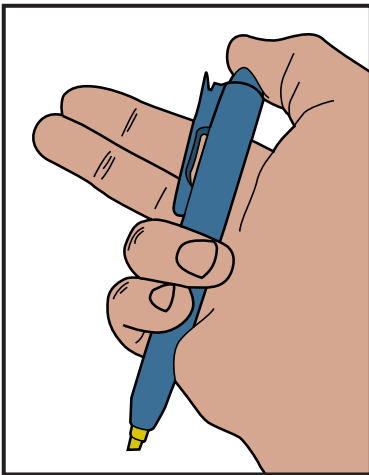

How to use the Detectamet Marker Pen & Highlighter Retraction System

To ensure that the Detectamet Marker Pens last as long as possible we have developed an anti-drying system that ensures our marker pens don't dry out when not in use.

Right: *This image illustrates the marker when the anti-drying system is engaged.*

To successfully engage the anti-drying system cover, retract the nib using the button at the top of the pen and NOT via the pocket clip.